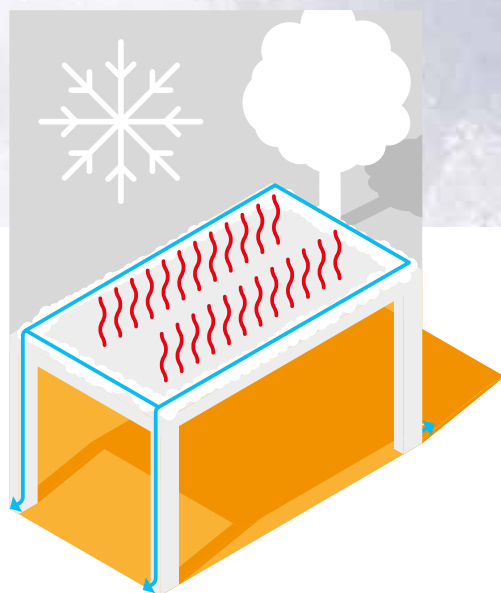

NEW
MODEL

SKY 2

INVISIBILE

Sistema ad ante scorrevoli tuttovetro / All-glass sliding door system
Système de portes coulissantes tout verre / Ganzglas-Schiebetürsystem

RAPID

Tenda verticale a zip / Zip vertical awning
Store zip vertical / Zip-Senkrechtmarkise

YETI

Sistema sciogli neve / Snow melting system
Système de fonte de neige / Schneeschmelzsystem

LED

illuminazione a Led / Led Lighting
Éclairage Led / Led Beleuchtung

DIRECT LIGHTING

INDIRECT LIGHTING

SKYBLUE